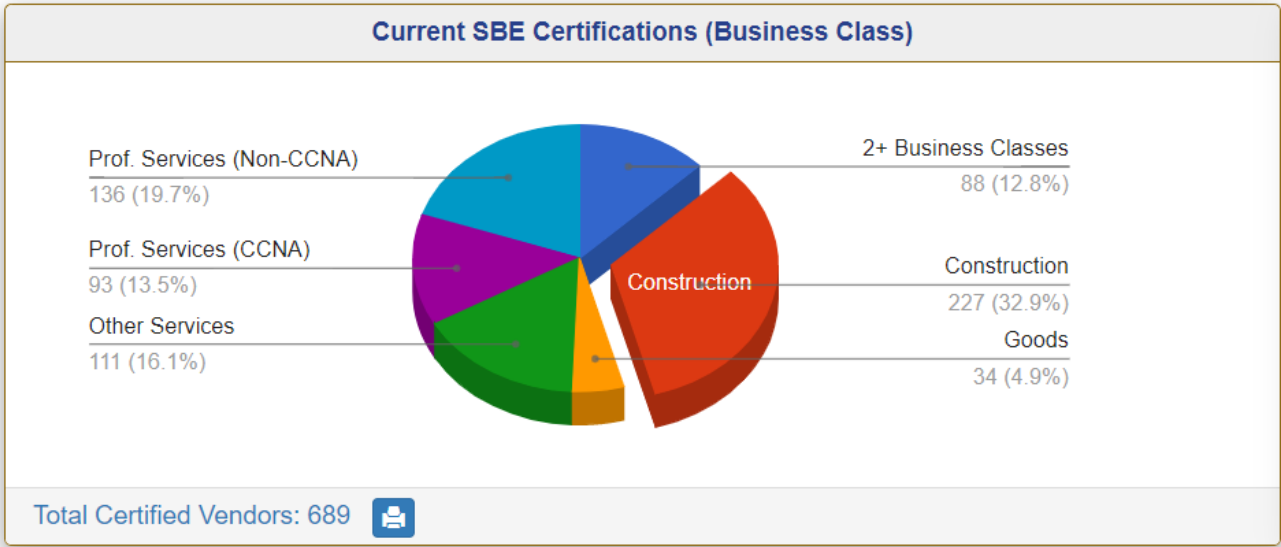

Total Certified Vendors: 689

Palm Beach County

Equal Business Opportunity

Small Business Certification Status

January 17, 2024

Palm Beach County
Equal Business Opportunity
Small Business Certification Status