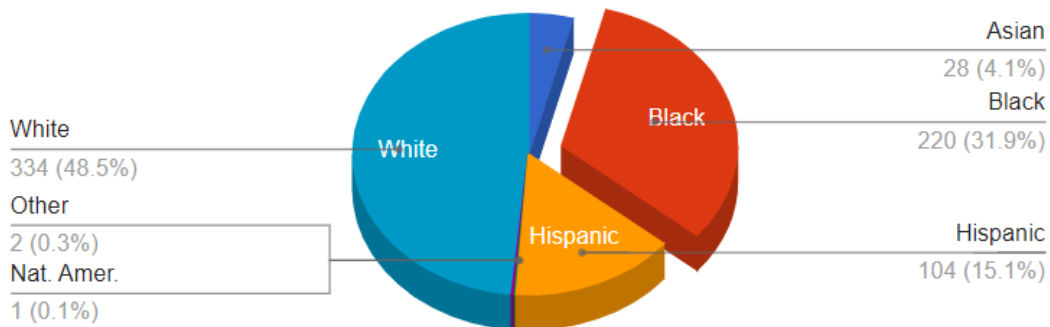

Palm Beach County

Equal Business Opportunity

Small Business Certification Status

January 17, 2024

Current SBE Certifications (Cert. Type)

Total Certified Vendors: 689

Current SBE Certifications (Gender)

Total Certified Vendors: 689

Palm Beach County

Equal Business Opportunity

Small Business Certification Status

January 17, 2024

Current SBE Certifications (Race-Ethnicity)

Total Certified Vendors: 689

Current SBE Certifications (Gender and Race-Ethnicity)