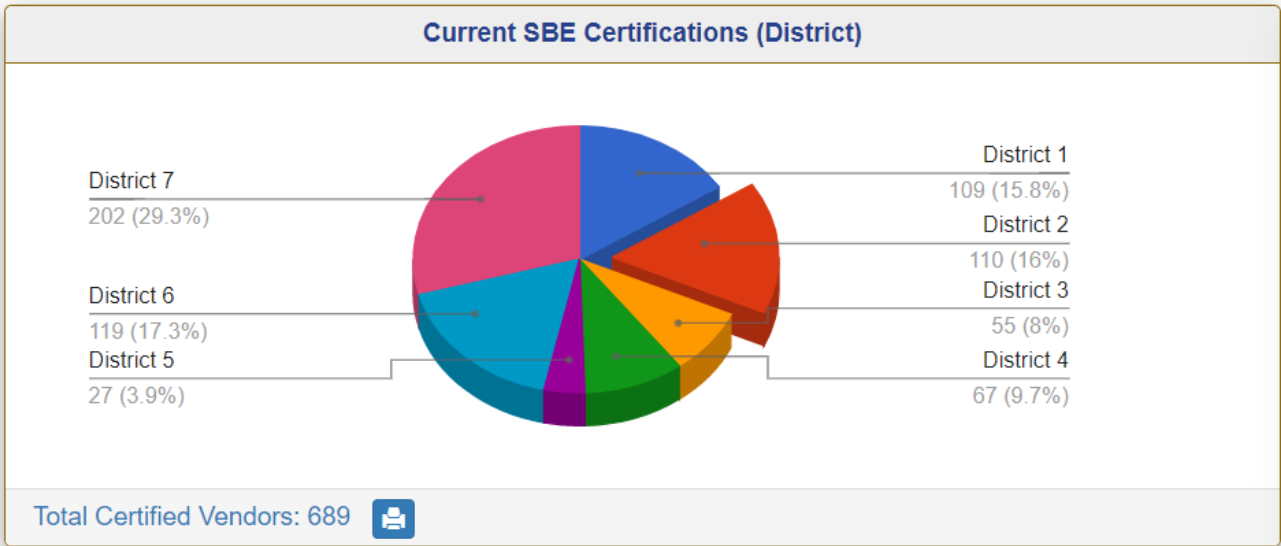

Total Certified Vendors: 689

Palm Beach County

Equal Business Opportunity

Small Business Certification Status

January 17, 2024

Palm Beach County
Equal Business Opportunity
Small Business Certification Status