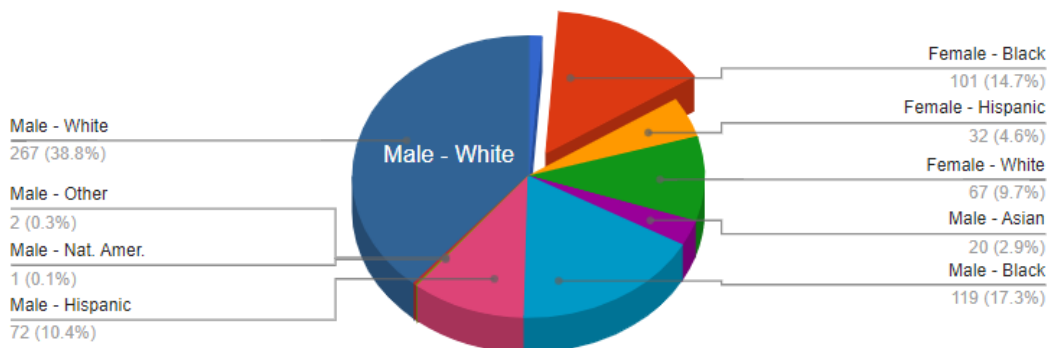

Palm Beach County

Equal Business Opportunity

Small Business Certification Status

January 17, 2024

Current SBE Certifications (Race-Ethnicity)

Total Certified Vendors: 689

Current SBE Certifications (Gender and Race-Ethnicity)