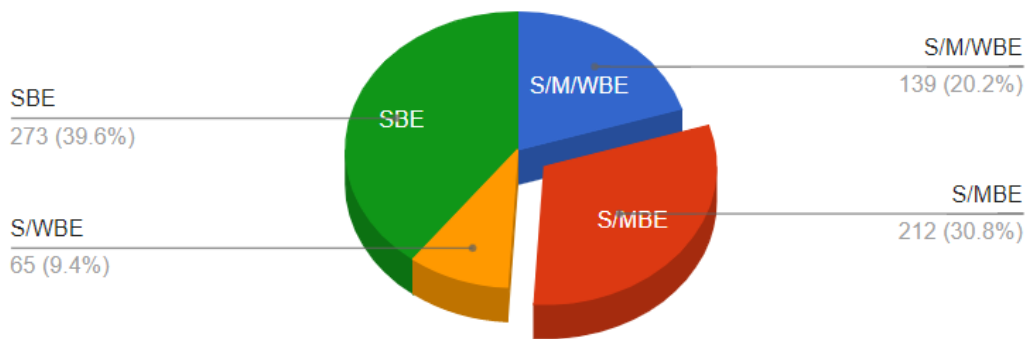

Palm Beach County

Equal Business Opportunity

Small Business Certification Status

January 17, 2024

Current SBE Certifications (Cert. Type)

Total Certified Vendors: 689

Current SBE Certifications (Gender)

Total Certified Vendors: 689

Palm Beach County

Equal Business Opportunity

Small Business Certification Status

January 17, 2024

Current SBE Certifications (Race-Ethnicity)

Total Certified Vendors: 689

Current SBE Certifications (Gender and Race-Ethnicity)