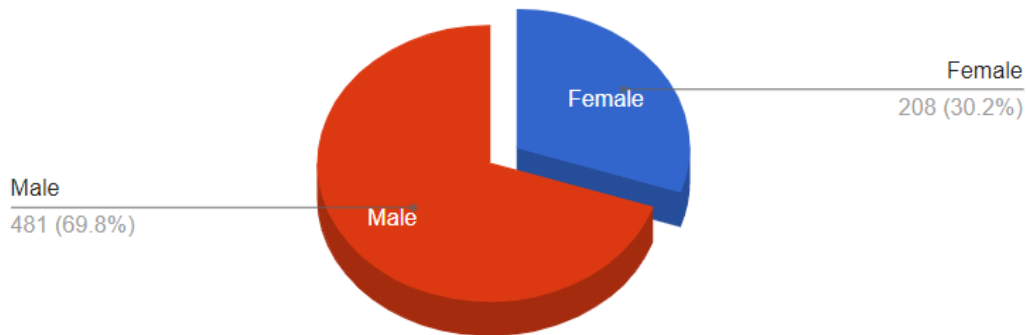

Palm Beach County

Equal Business Opportunity

Small Business Certification Status

January 17, 2024

Current SBE Certifications (Cert. Type)

Total Certified Vendors: 689

Current SBE Certifications (Gender)

Total Certified Vendors: 689