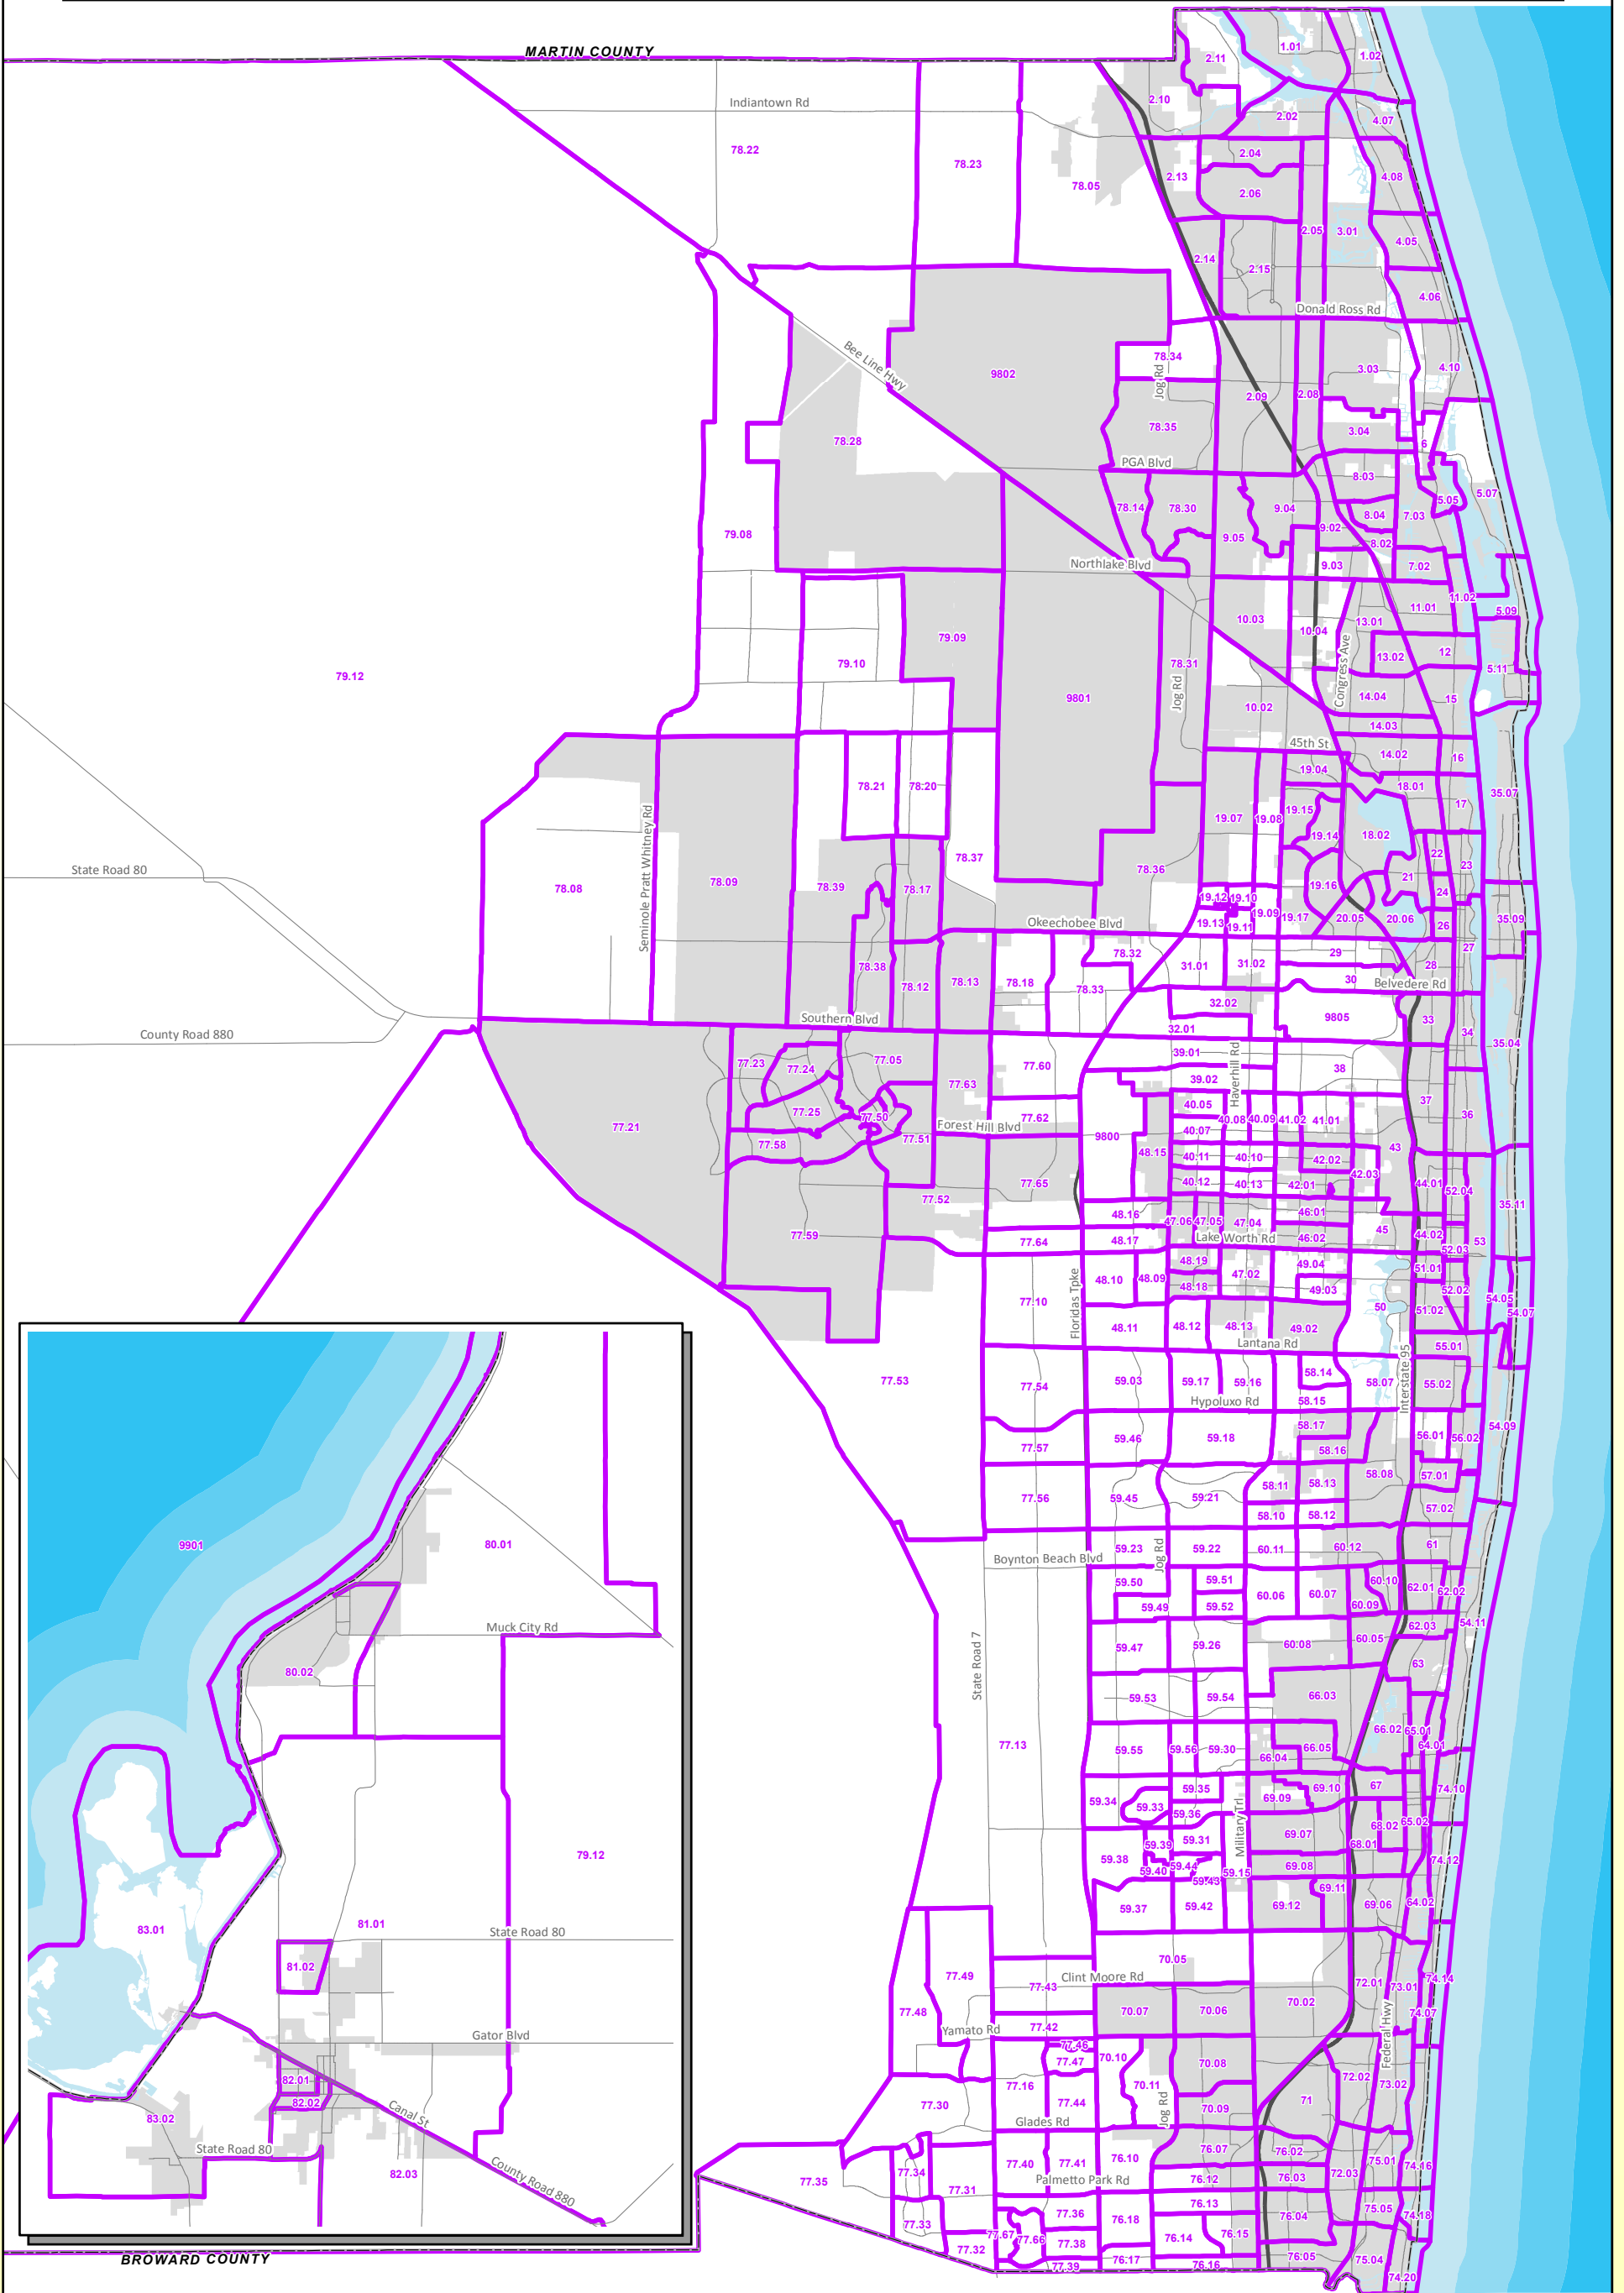

# Palm Beach County

## 2010 Census Tracts

Date: 4/12/19  
 Contact: PBC Planning Division  
 Filename: N:\CensusData\Census 2010\2010 Boundary, PSAP

 Census 2010 Tracts

**Planning, Zoning & Building**  
 2300 N Jog Rd  
 West Palm Beach, FL 33411  
 Phone (561) 233-5300

Note: Map is not official, for presentation purposes only.